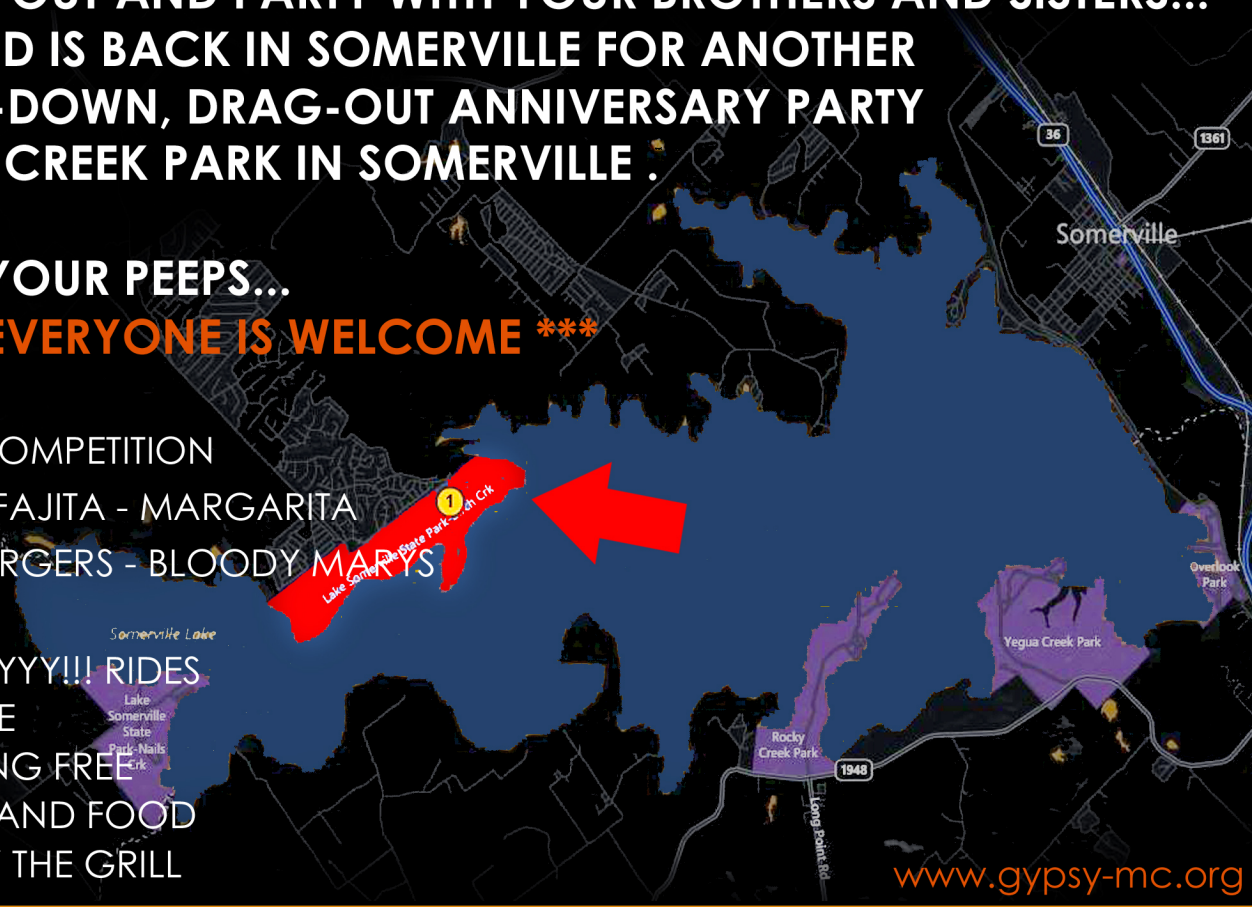

THIS IS "THE PARTY" YOUR MOM
WARNED YOU ABOUT

Fort Bend Gypsy ANNIVERSARY AND MC THROWBACK PARTY

SHOW UP - THROW UP - GO HOME

www.gypsy-mc.org

HEY GYPSIES , **July 2nd - 4th**

COME ON OUT AND PARTY WITH YOUR BROTHERS AND SISTERS...
FORT BEND IS BACK IN SOMERVILLE FOR ANOTHER
KNOCK-DOWN, DRAG-OUT ANNIVERSARY PARTY
AT BIG CREEK PARK IN SOMERVILLE .

INVITE YOUR PEEPS...

***** EVERYONE IS WELCOME *****

- COOKING COMPETITION
- SATURDAY - FAJITA - MARGARITA
- SUNDAY - BURGERS - BLOODY MARYS
- KID GAMES
- REDNECK HEYYY!!! RIDES
- NO ENTRY FEE
- TENT CAMPING FREE
- BYOB - BEER AND FOOD
- WE'LL SUPPLY THE GRILL

www.gypsy-mc.org

BIG CREEK PARK LAKE SOMERVILLE TX.

RV SPOTS / CABINS AVAILABLE AT - WWW.BIG-CREEK-MARINA.COM